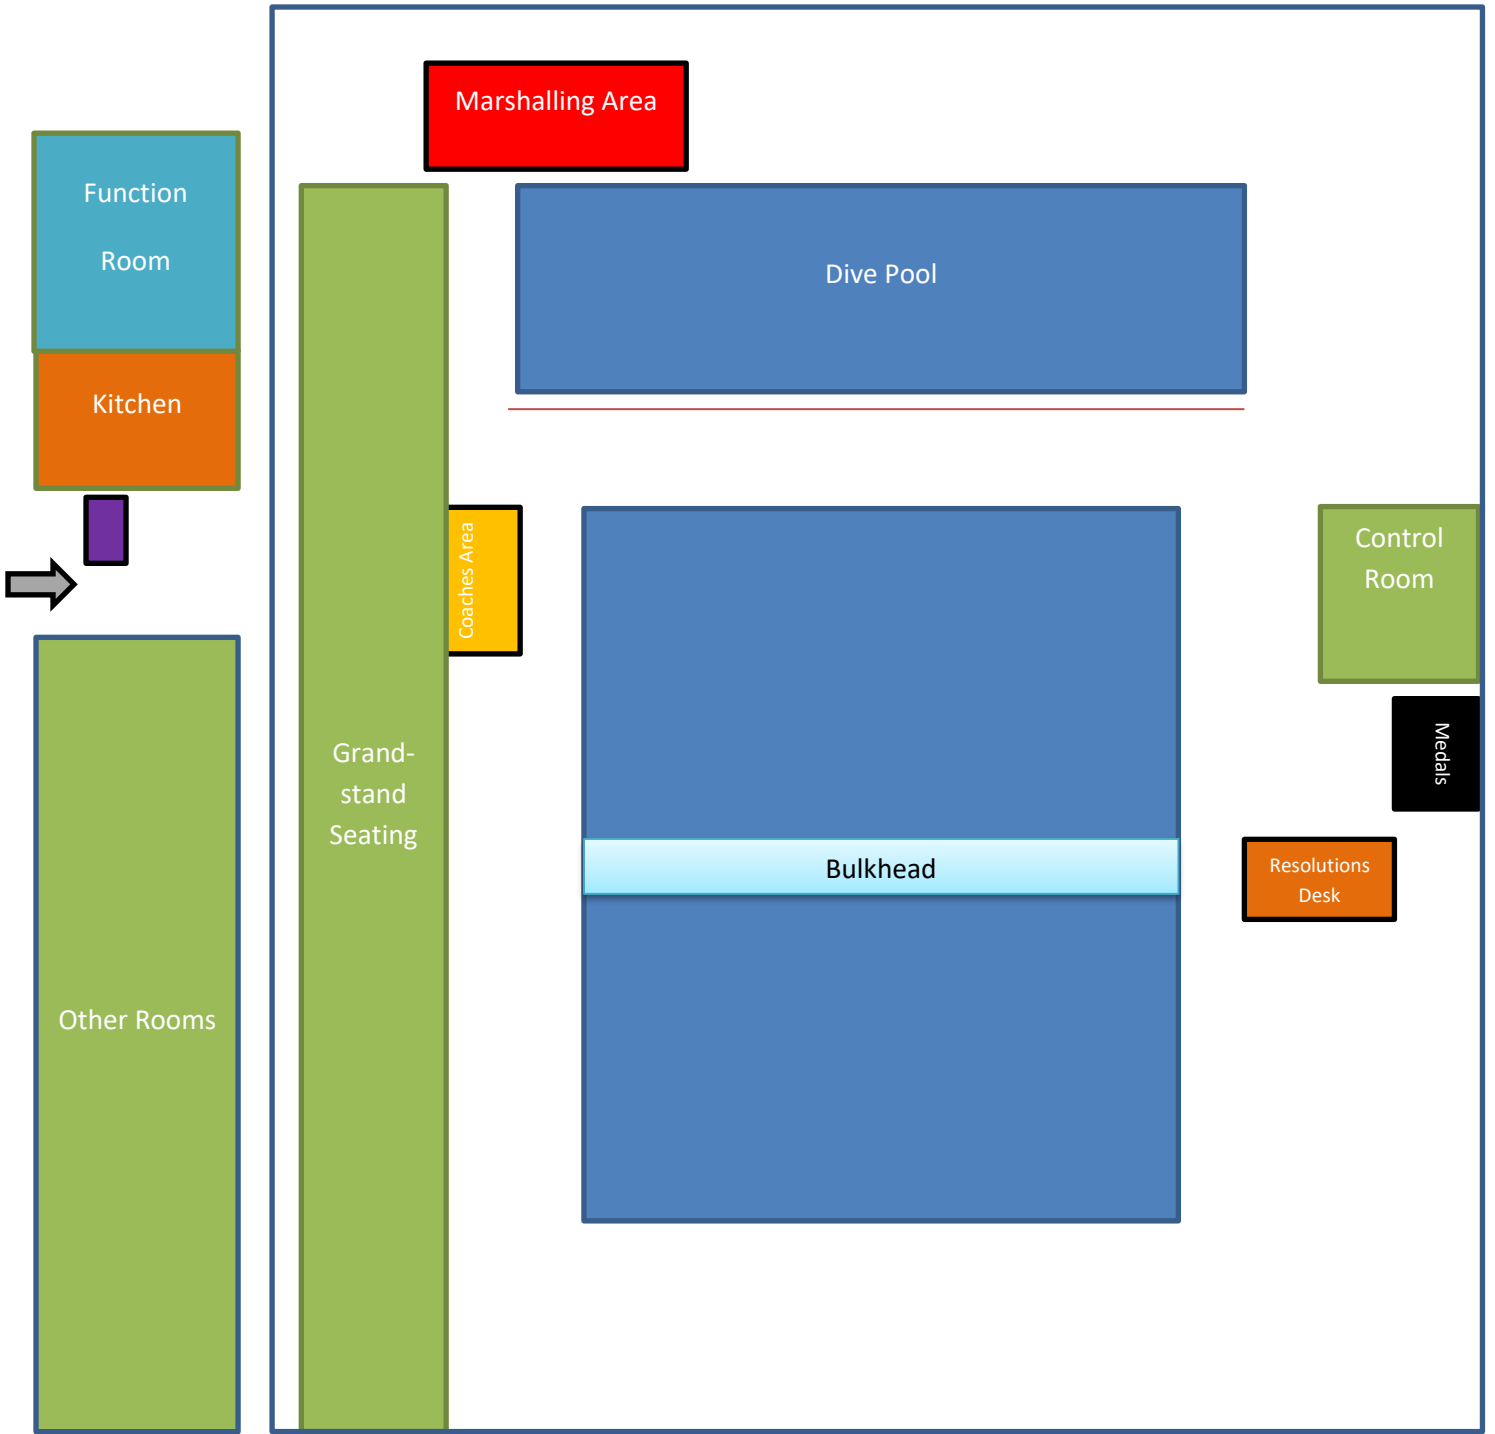

# Competition Venue Map

Ticketing Entrance

↓ Main Public Entrance and Café (Ticketing Entrance comes through this way)

-  Accreditation Desk
-  Swimmers, Coaches and Team Managers Entrance